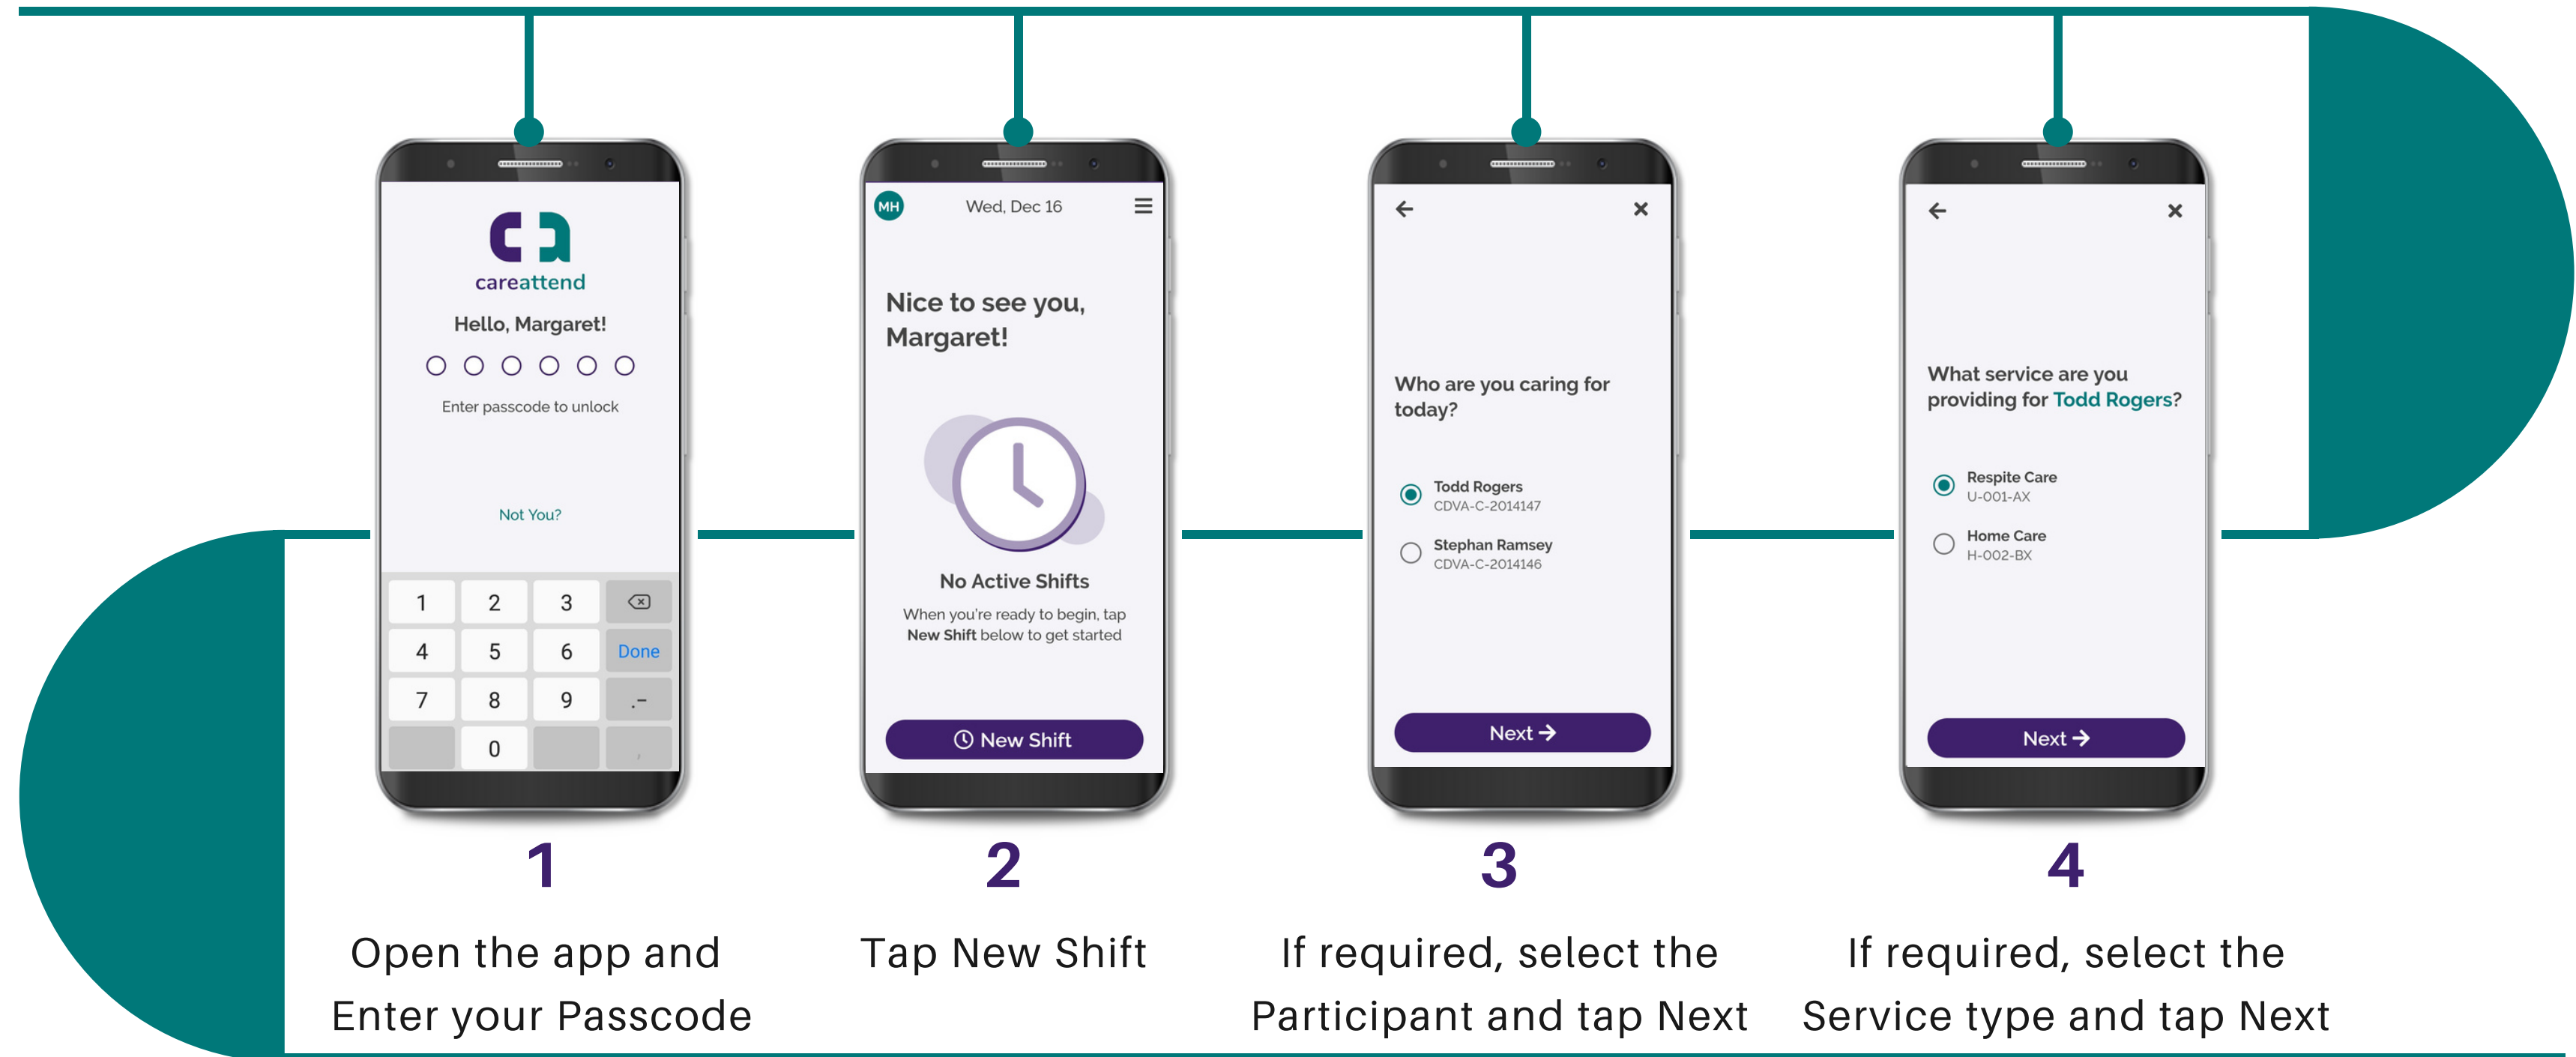

The CareAttend App

Starting a Shift

The CareAttend App

Starting a Shift

5

Confirm details of shift by tapping Start Shift

6

Your shift has started and will record the duration while you work