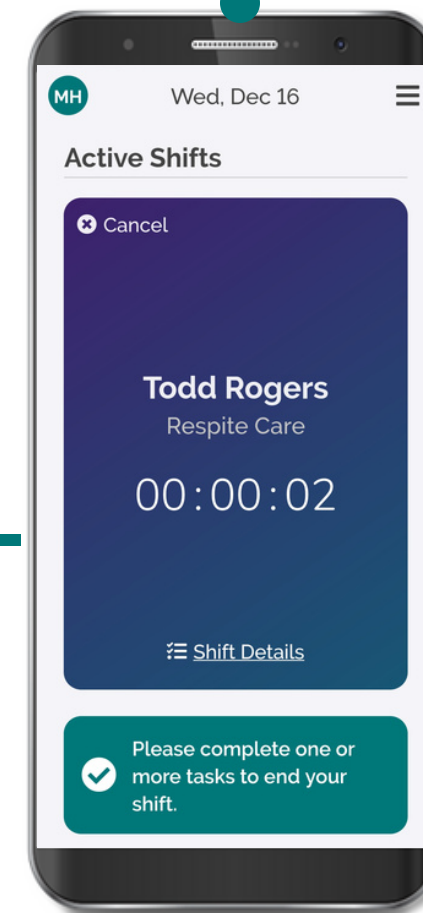

The CareAttend App

Starting a Shift

The CareAttend App

Starting a Shift

5

Confirm details of shift by tapping Start Shift

6

Your shift has started and will record the duration while you work