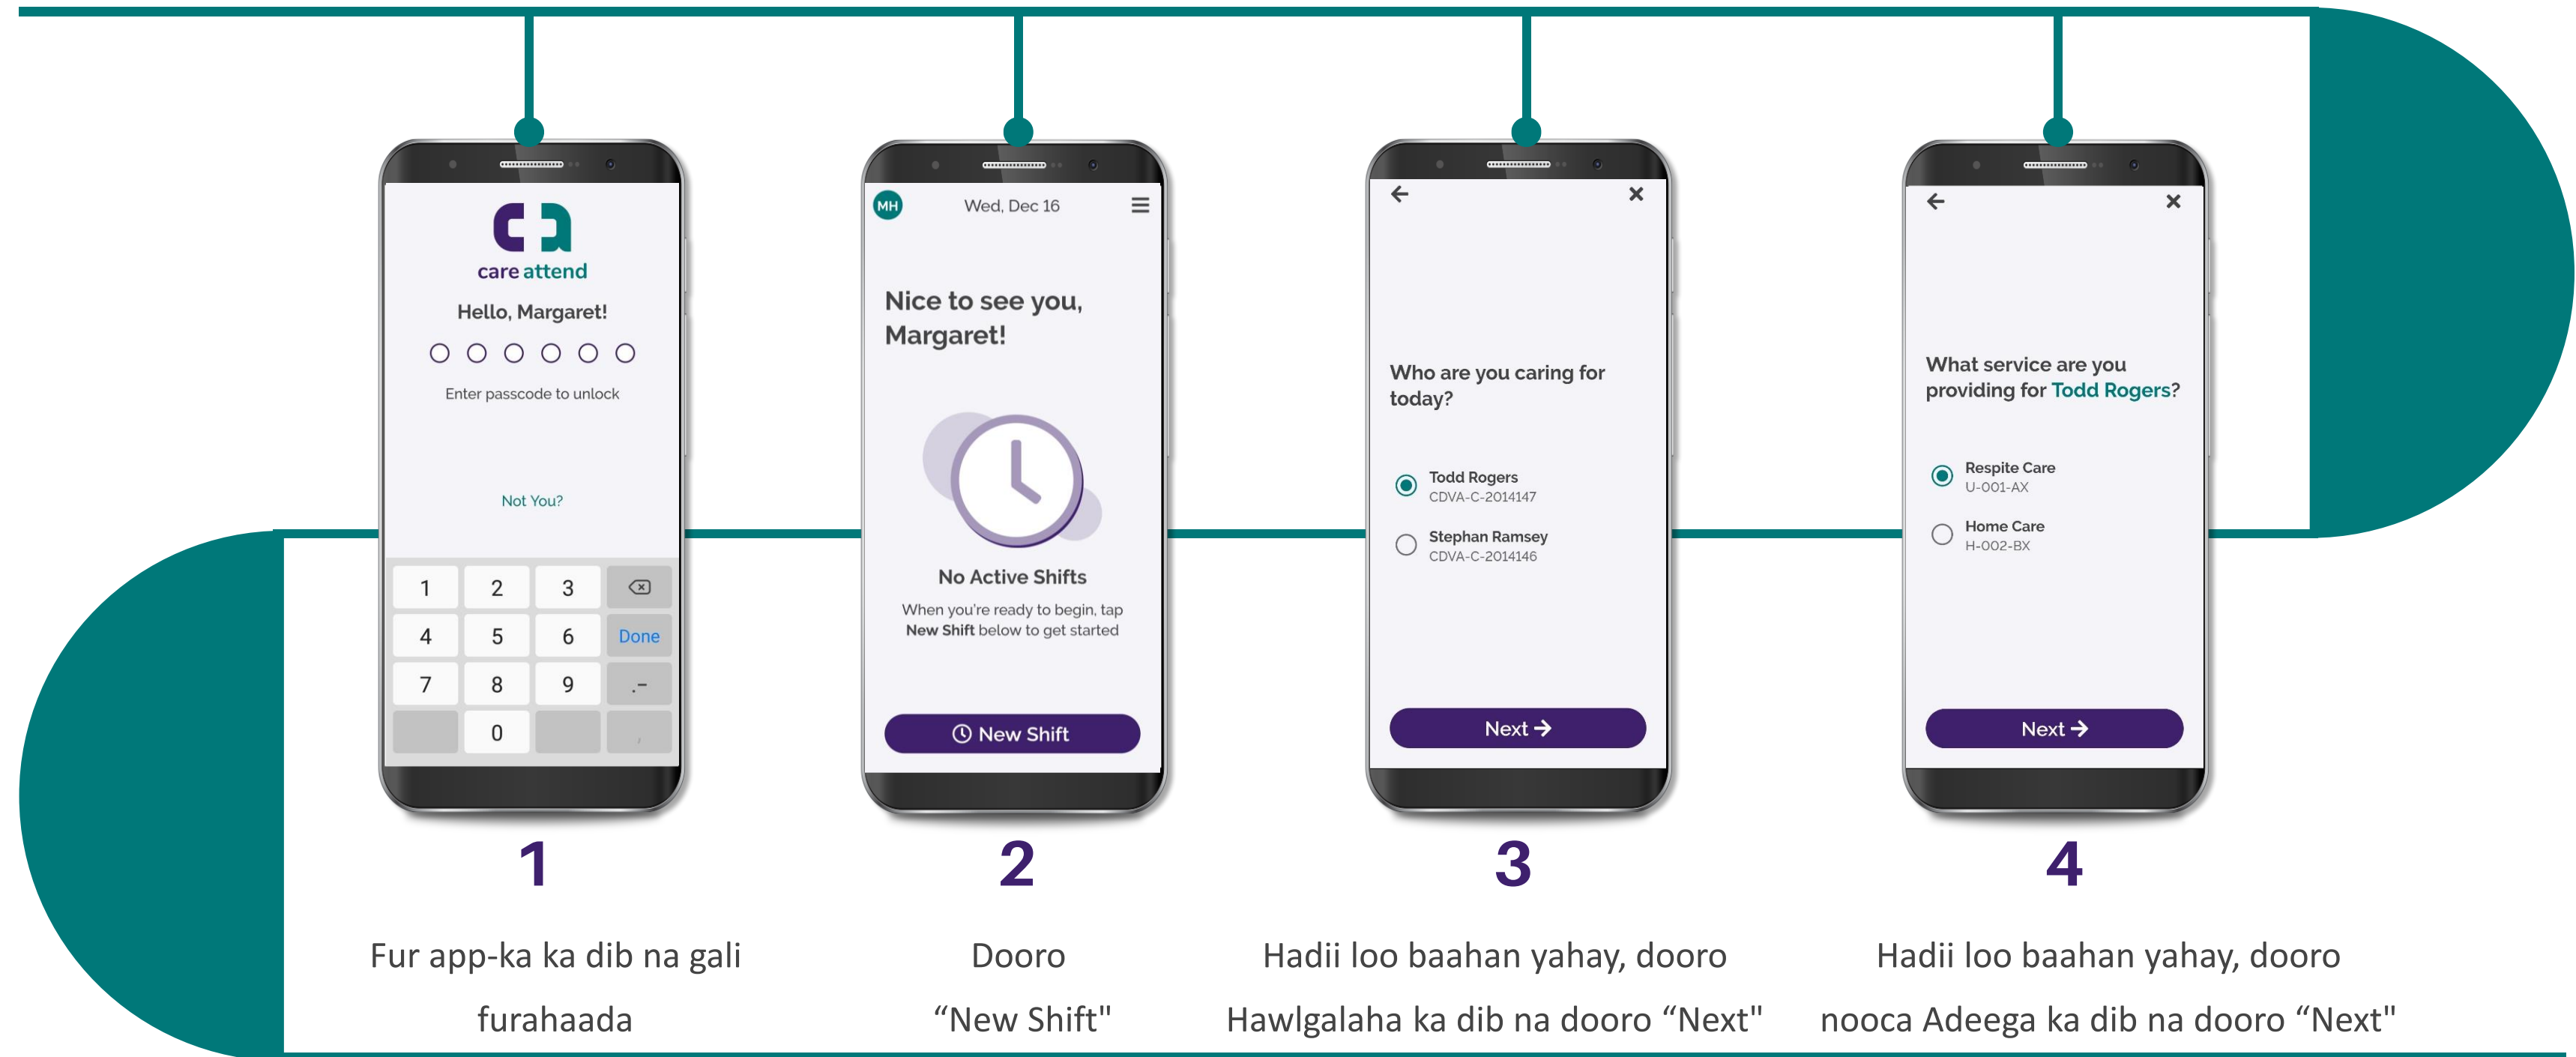

App-ka CareAttend

Bilaabitaanka Tookada Shaqo

App-ka CareAttend

Bilaabitaanka Tookada Shaqo

5

Xaqiiji maclumaadka tookada shaqo adigoo dooranaayo "Start Shift"

6

Tookadaada shaqo ayaa bilaabatay oo na diiwan gelin doonto xiliga aad shaqaynaysid