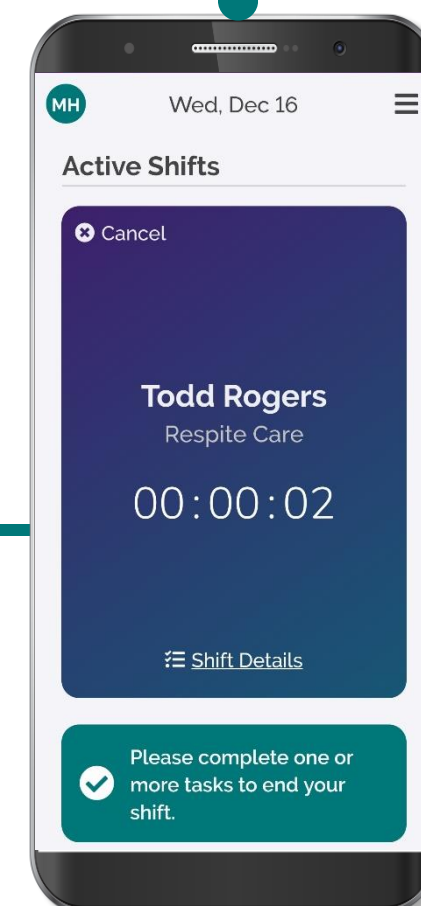

App-ka CareAttend

Bilaabitaanka Tookada Shaqo

App-ka CareAttend

Bilaabitaanka Tookada Shaqo

5

Xaqiiji maclumaadka tookada shaqo adigoo dooranaayo "Start Shift"

6

Tookadaada shaqo ayaa bilaabatay oo na diiwan gelin doonto xiliga aad shaqaynaysid